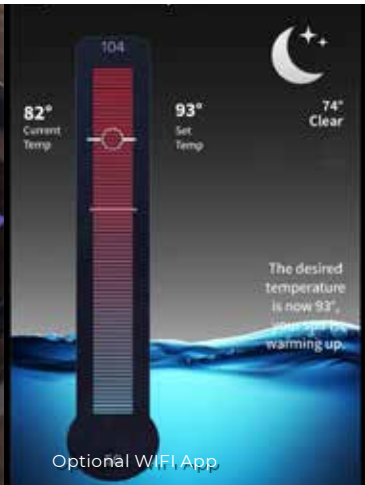

SpaTouch™ Full-Color Touchscreen

Optional WIFI App

Mocha Brown

STRONG SPAS' PATENTED
DURA-SHIELD® HARDCOVER
with ULTRA-STRONG® COVERLIFT SYSTEMS

Coastal Gray

SUMMIT DE-SL60

91 x 91 x 36"
480 USG
Lounger
Seats up to 6
240V